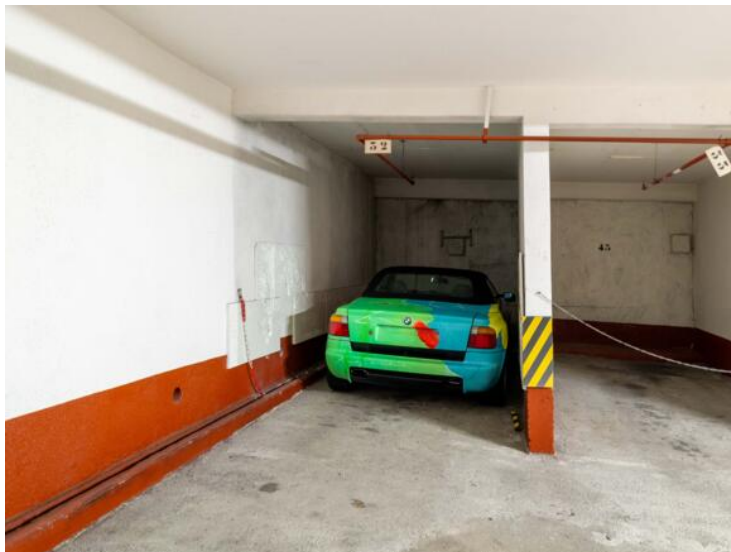

La Rousse - Saint Roman

Condition

Good condition

Release date

Now

Ref.

WELAM01

Located in a modern building on Boulevard d'Italie, this parking space is easy to access.