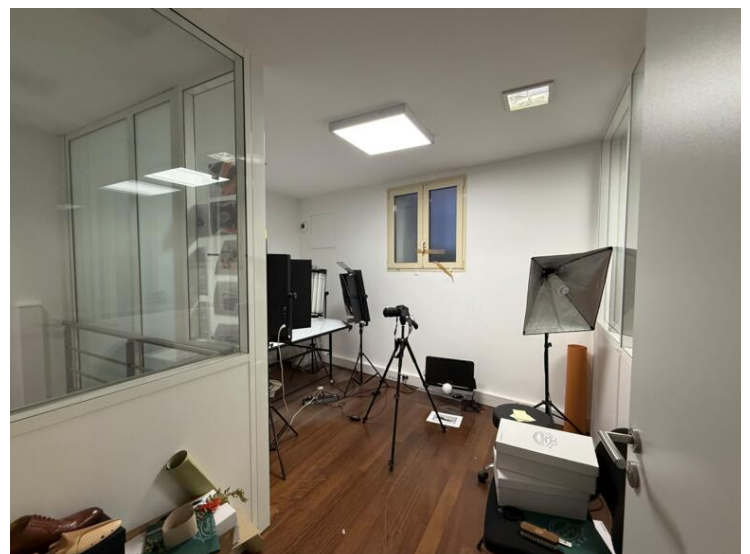

This large commercial or office space has two windows.

It benefits from an ideal location close to all amenities and a public car park.

Sightseeing is easy.

REZ DE CHAUSSEE :

MEZZANINE :

ETAGE :