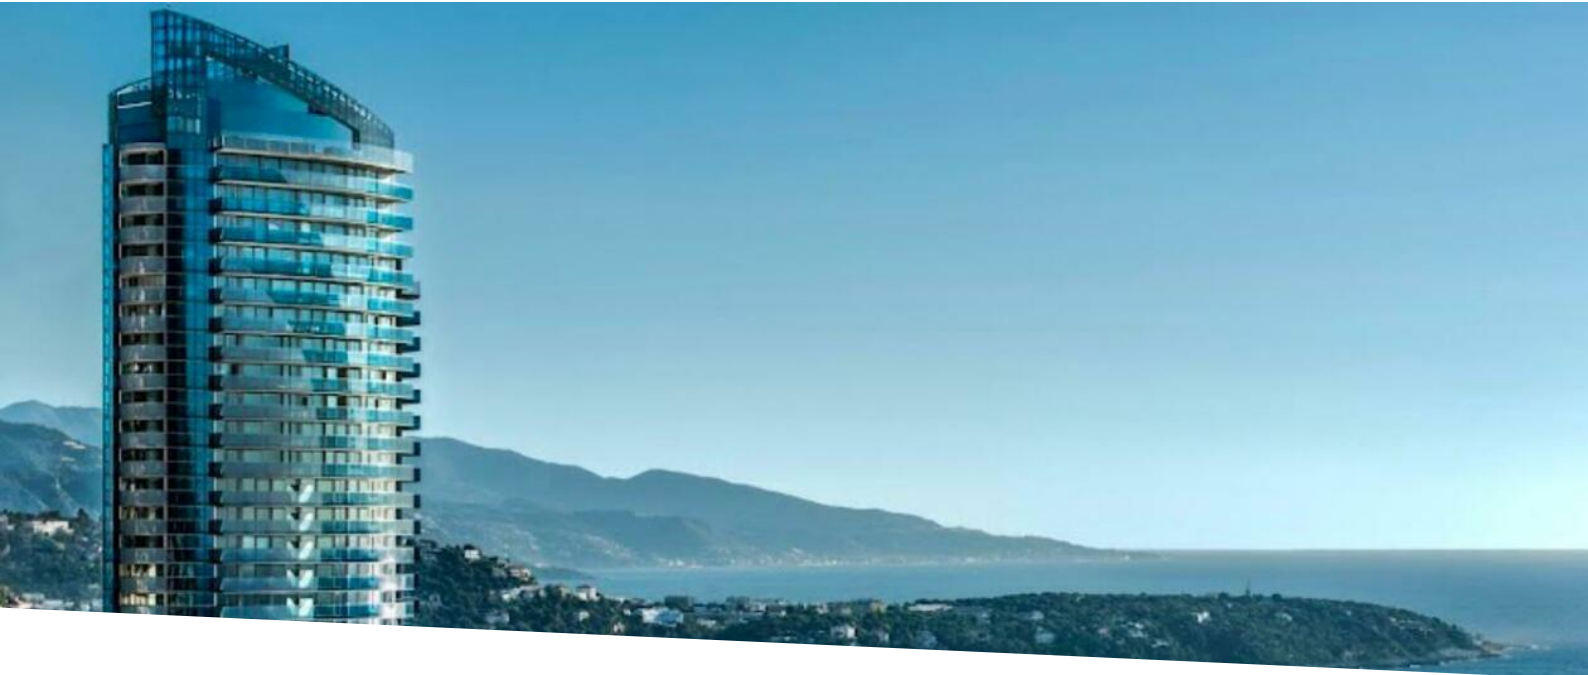

CAROLI REAL ESTATE
GROUPE CAROLI

Caroli Real Estate

2 Rue de la Lùjerna
98000 Monaco

Tél : +377 93 25 51 22
contact.carolirealestate@groupecaroli.mc
www.caroli-realestate.com

Verkauf

Preis auf Anfrage

<i>Produkttyp</i> Wohnung	<i>Zimmer</i> 5 Zimmer	<i>Gebäude</i> Tour Odéon	<i>District</i> La Rousse - Saint Roman
<i>Wohnfläche</i> 246 m²	<i>Terrasse Fläche</i> 103 m²	<i>Totale Fläche</i> 349 m²	<i>Schlafzimmer</i> 4
<i>Salles de bains</i> 4	<i>Parkplätze</i> 3	<i>Keller</i> 1	<i>Charges annuelles</i> 60 000 €
<i>Zustand</i> Prestations luxueuses	<i>Blick</i> Vue mer	<i>Verfügbar ab</i> Immédiatement	<i>Hinweis</i> TO_5P

MonteCarlo-RealEstate.com

Seite
1/2

Hinweis : TO_5P

This document does not form part of any offer or contract. All measurements, areas and distances are approximate. The information and plans contained herein are believed to be correct, however, their accuracy is not guaranteed. The photographs show only certain parts of the property at the time they were taken. This offer is subject to change of price or other conditions, without prior notice.