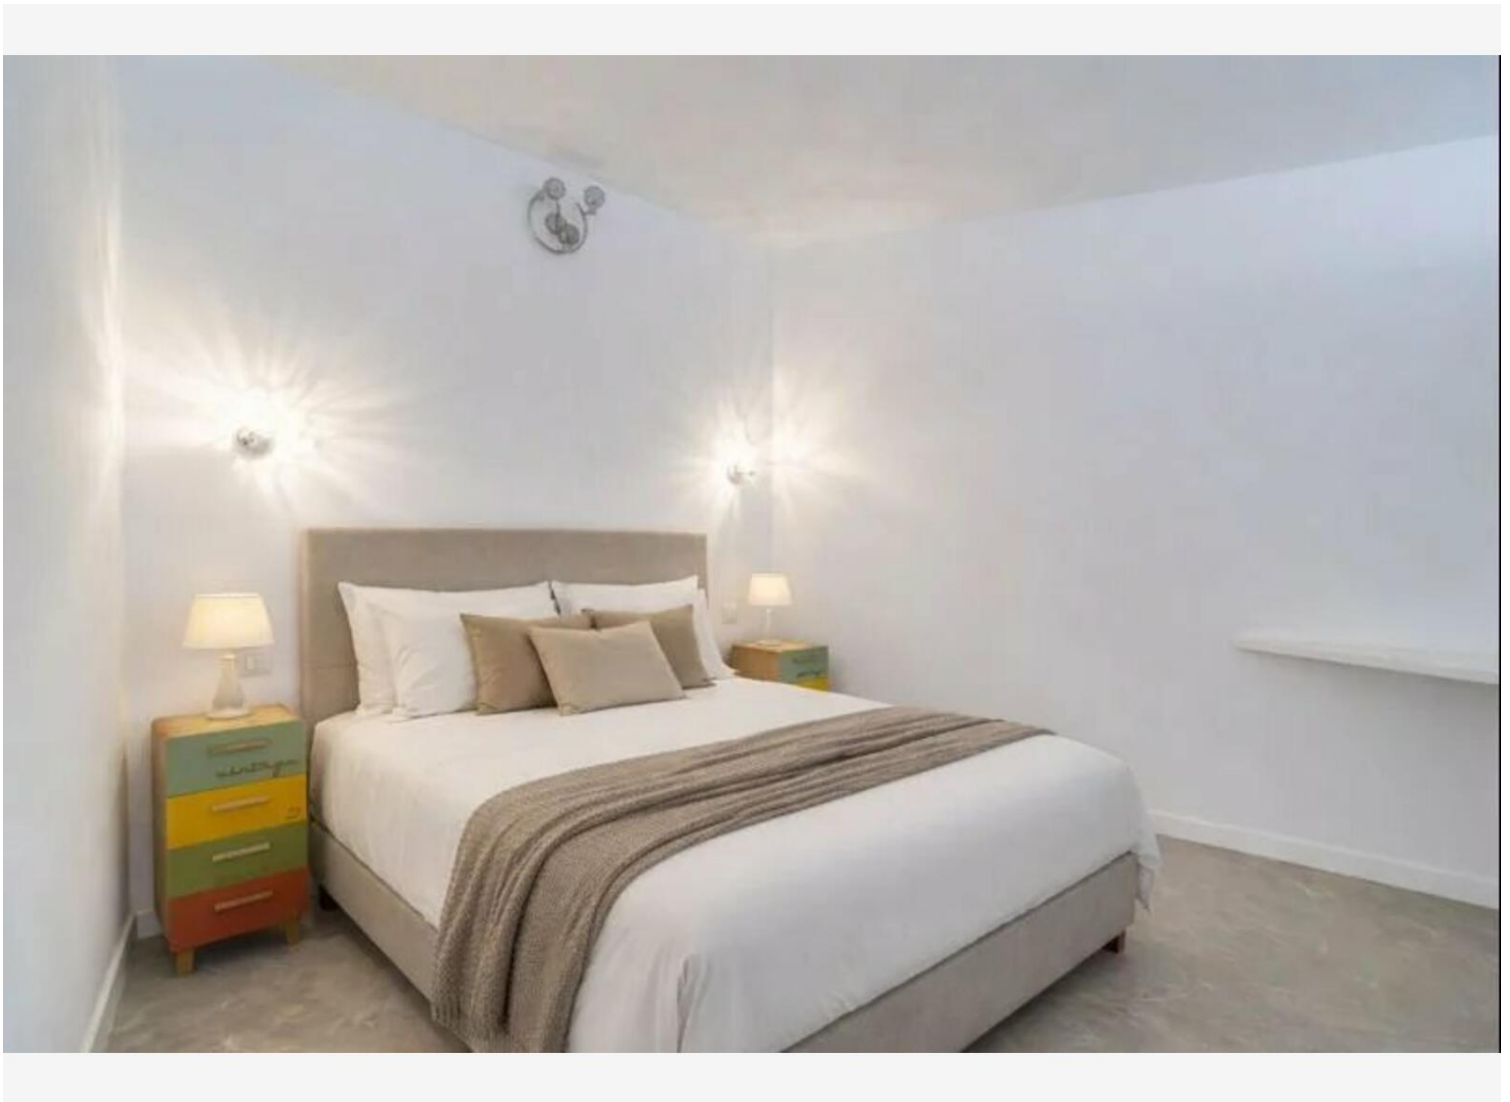

JOHN TAYLOR

LUXURY REAL ESTATE SINCE 1864

John Taylor

Jean-Yves LE GRAVEREND

Tél : +377 6 07 93 46 21/+377 93 50 30 70

jylg@john-taylor.com

www.john-taylor.fr/agence-immobiliere-de-prestige/monaco

MonteCarlo-RealEstate.com

Seite
3/3

Hinweis : V1866MC

This document does not form part of any offer or contract. All measurements, areas and distances are approximate. The information and plans contained herein are believed to be correct, however, their accuracy is not guaranteed. The photographs show only certain parts of the property at the time they were taken. This offer is subject to change of price or other conditions, without prior notice.