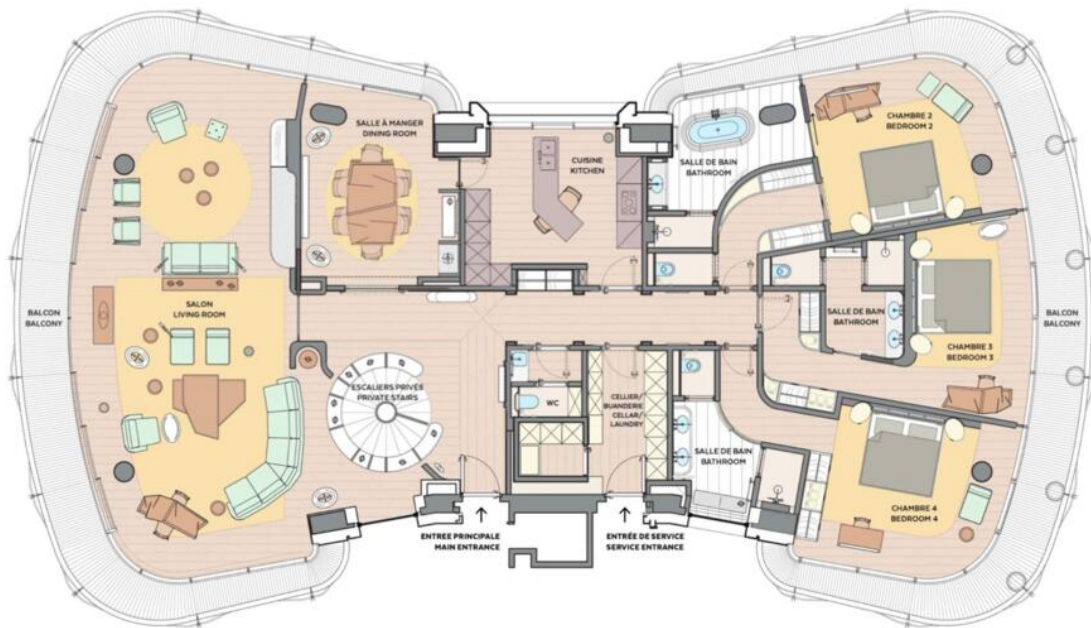

MYCROWN
ESTATES

MyCrown Estates

1 Bd Princesse Charlotte
98000 Monaco

Tél : +377 99 99 76 80
info@mycrownestates.mc
www.mycrownestates.mc

Vermietung

150 000 € / Monat

Produkttyp Duplex	Zimmer 7	Gebäude One Monte-Carlo	District Carré d'Or
Wohnfläche 410 m²	Terrasse Fläche 117 m²	Totale Fläche 527 m²	Schlafzimmer 4
Salles de bains 4	Parkplätze 3	Keller 1	Stockwerk 9 & 10
Zustand Prestations luxueuses	Blick Vue ville,Vue mer	Verfügbar ab Available	Hinweis MCE112

MonteCarlo-RealEstate.com

Seite
1/2

Hinweis : MCE112

This document does not form part of any offer or contract. All measurements, areas and distances are approximate. The information and plans contained herein are believed to be correct, however, their accuracy is not guaranteed. The photographs show only certain parts of the property at the time they were taken. This offer is subject to change of price or other conditions, without prior notice.

Main floor:

Master bedroom floor :