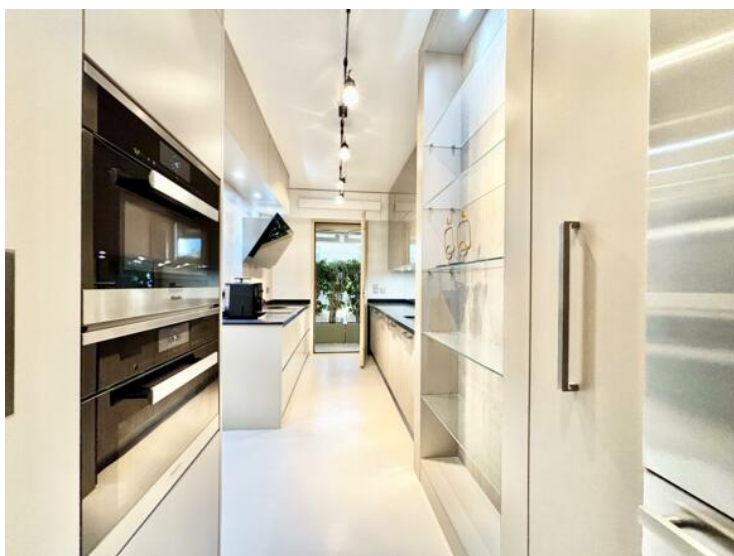

CAROLI REAL ESTATE
GROUPE CAROLI

Caroli Real Estate

Tél : +377 93 25 51 22

Fax : +377 92 16 17 00

contact.carolirealestate@groupecaroli.mc

www.caroli-realestate.com

MonteCarlo-RealEstate.com

Seite
2/4

Hinweis : RCZ

This document does not form part of any offer or contract. All measurements, areas and distances are approximate. The information and plans contained herein are believed to be correct, however, their accuracy is not guaranteed. The photographs show only certain parts of the property at the time they were taken. This offer is subject to change of price or other conditions, without prior notice.