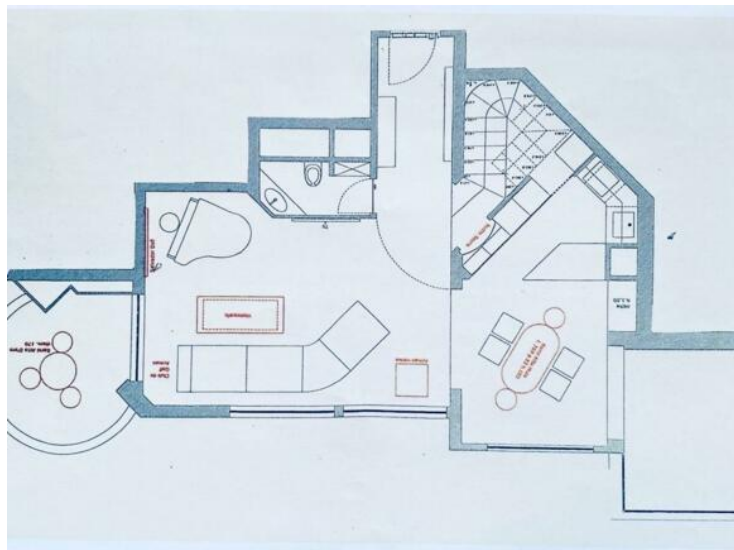

CAROLI REAL ESTATE
GROUPE CAROLI

Caroli Real Estate

Tél : +377 93 25 51 22

Fax : +377 92 16 17 00

contact.carolirealestate@groupecaroli.mc

www.caroli-realestate.com

MonteCarlo-RealEstate.com

Seite
4/4

Hinweis : DU_PRS

This document does not form part of any offer or contract. All measurements, areas and distances are approximate. The information and plans contained herein are believed to be correct, however, their accuracy is not guaranteed. The photographs show only certain parts of the property at the time they were taken. This offer is subject to change of price or other conditions, without prior notice.