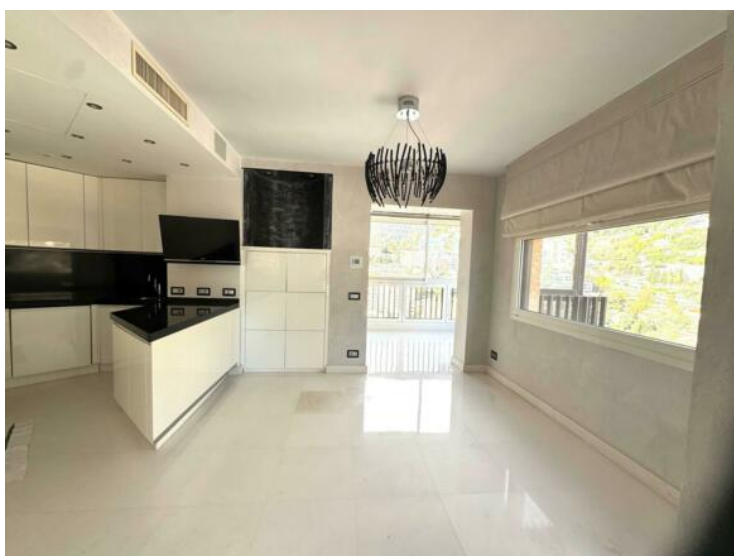

CAROLI REAL ESTATE
GROUPE CAROLI

Caroli Real Estate

Tél : +377 93 25 51 22

Fax : +377 92 16 17 00

contact.carolirealestate@groupecaroli.mc

www.caroli-realestate.com

MonteCarlo-RealEstate.com

Seite
3/4

Hinweis : DU_PRS

This document does not form part of any offer or contract. All measurements, areas and distances are approximate. The information and plans contained herein are believed to be correct, however, their accuracy is not guaranteed. The photographs show only certain parts of the property at the time they were taken. This offer is subject to change of price or other conditions, without prior notice.