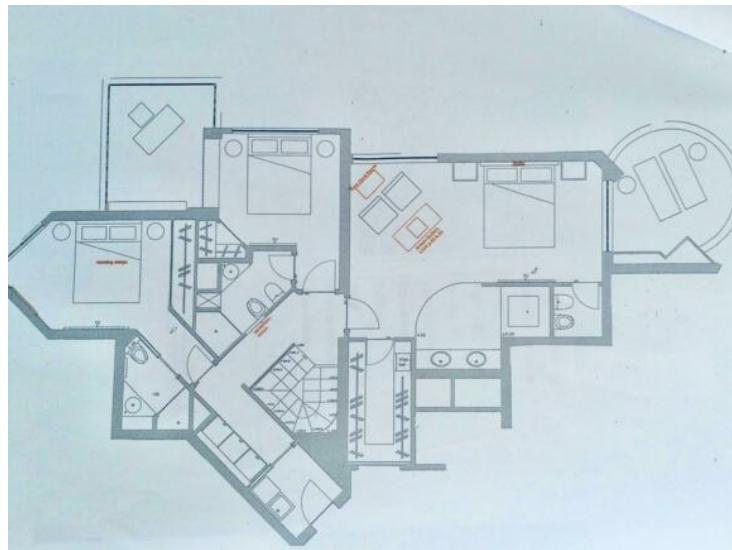

CAROLI REAL ESTATE
GROUPE CAROLI

Caroli Real Estate

Tél : +377 93 25 51 22

Fax : +377 92 16 17 00

contact.carolirealestate@groupecaroli.mc

www.caroli-realestate.com

MonteCarlo-RealEstate.com

Seite
4/4

Hinweis : DU_PRS

This document does not form part of any offer or contract. All measurements, areas and distances are approximate. The information and plans contained herein are believed to be correct, however, their accuracy is not guaranteed. The photographs show only certain parts of the property at the time they were taken. This offer is subject to change of price or other conditions, without prior notice.