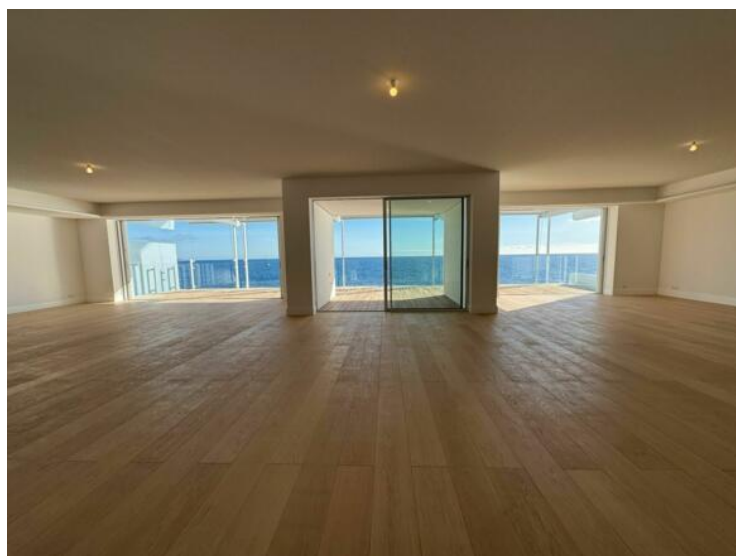

CAROLI REAL ESTATE
GROUPE CAROLI

Caroli Real Estate

Tél : +377 93 25 51 22

Fax : +377 92 16 17 00

contact.carolirealestate@groupecaroli.mc

www.caroli-realestate.com

MonteCarlo-RealEstate.com

Seite
2/3

Hinweis : MA0006

This document does not form part of any offer or contract. All measurements, areas and distances are approximate. The information and plans contained herein are believed to be correct, however, their accuracy is not guaranteed. The photographs show only certain parts of the property at the time they were taken. This offer is subject to change of price or other conditions, without prior notice.